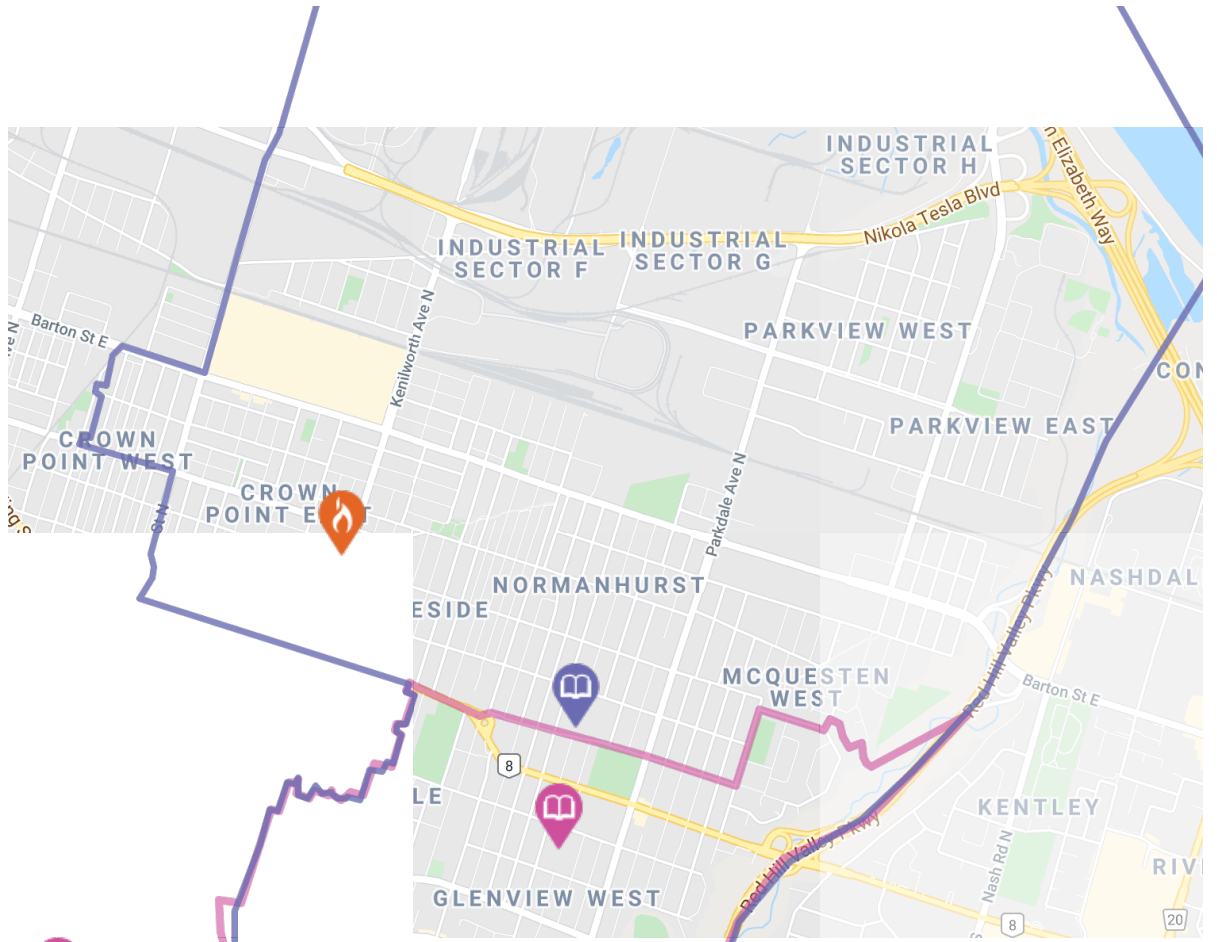

2.72 KM away

Type	Urgent Care
Address	2757 King St E, Hamilton, ON, L8G 5E4, Canada
Phone Number	905-522-1155

<https://www.stjoes.ca...>

1.18 KM away

Address	125 Kenilworth Avenue North, Hamilton, ON L8H
----------------	---

<https://www.hamilton.ca...>

2.97 KM away

Address	2825 King Street East, Hamilton, ON L8G
----------------	---

<https://hamiltonpolice.on.ca...>

CONVENIENCE

Being close to things you need every day makes life so much easier. See the conveniently located retailers near you below:

about a 19 minute walk - 1.4 KM away

Address	1565 Barton St E, Hamilton, ON, L8H 2Y3
----------------	---

about a 12 minute walk - 0.9 KM away

Address	1 Parkdale Ave N, Hamilton, ON, L8H 5W7
----------------	---

about a 3 minute walk - 0.2 KM away

Address	30 Queenston Rd, Hamilton, ON, L8K 1E8
----------------	--

1.9 KM away

Address

1211 Barton St E, Hamilton, ON, L8H 2V4

Elementary Schools

Middle Schools

High Schools